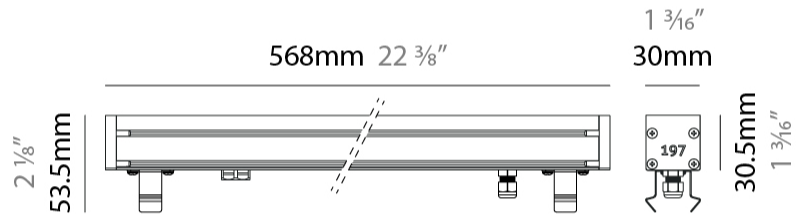

base number   Color   Lens
Temperature   Options

1. To build a product code in our configurator select the specify button on the base model # product page
2. To build a manual product code on this datasheet choose from the options listed below in blue font and add the suffix to the base model #

GENERAL

Series: Slash 30
Brand: Unonovesette
Division: Exterior
Mounting Type: Recessed
Mounting Location: In-Ground
Subcategory: Wallwash

PHYSICAL

Shape: Rectangle
Length (mm): 568
Length (in): 22 ³/₈"
Width (mm): 30
Width (in): 1 ³/₁₆"
Height (mm): 53.5
Height (in): 2 ¹/₈"
Light Distribution: Adjustable / Direct
Weight (kg): 0.46
Weight (lbs): 1.014
Diffuser: Extra clear tempered 6mm
Fixture Finish: ANA
Fixture Material: Extruded Aluminum
Cable Details: IP68 30cm Cable with Easy Lock system

ELECTRICAL

Lamp Type: LED
Input Wattage (W): 32
Total Output Wattage (W): 25
Dimming: Non-Dimmable
Driver Included: No
Driver Location: Remote
Driver Type: Constant Voltage - Universal
Driver Class: Class 2
Input Voltage (V): 120 - 277
Output Voltage (V): 24
Upon Request: Phase Dimming (120Vac only) / 0-10V Dimming

LED

Color Temperature (*K): 2200 / 2700 / 3000 / 4000
Max. Delivered Lumen (lm): 2280 (3000K)
CRI: >90 CRI
Lamp Life (hrs): 100000

OPTICAL

Optic*: 12 / 21 / 31 / 46 / 13x36
Adjustability: Tilt ±20°

RATINGS AND CERTIFICATIONS

Certified By: Certified for North American Standards
IP rating: IP67
IK Rating: IK06